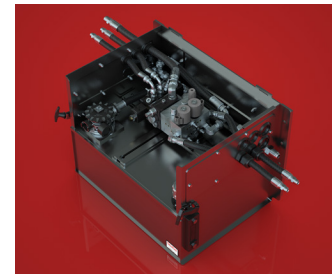

Central Hydraulic System

plug and plow

A complete Central Hydraulic System by DewEze provides a comprehensive solution for all your OEM needs. The DewEze VT Series is a self-contained unit, configured to include both the valve and reservoir in one compartment. The systems' quick and consistent pre-plumbed design cuts down on installation time and reduces costs.

Pair a DewEze Clutch Pump Kit with a VT to deliver true "live hydraulics," and plow more efficiently. This central hydraulic system provides a multifunctional power source designed for (electric or manual) plow/hoist/spreader combinations, as well as custom packages.

Painted VT

Standard painted steel model

Poly-U VT

*Cost effective steel model with poly-u coating;
high corrosion and wear resistant*

Stainless Steel VT

*Premium stainless steel model;
weather resistant compartment that prevents chemical corrosion*

Customize your controls with intuitive switch arrangements by DewEze. Choose from manual cables, electrical switch panel, electrical joystick and wireless controls to meet your application needs.